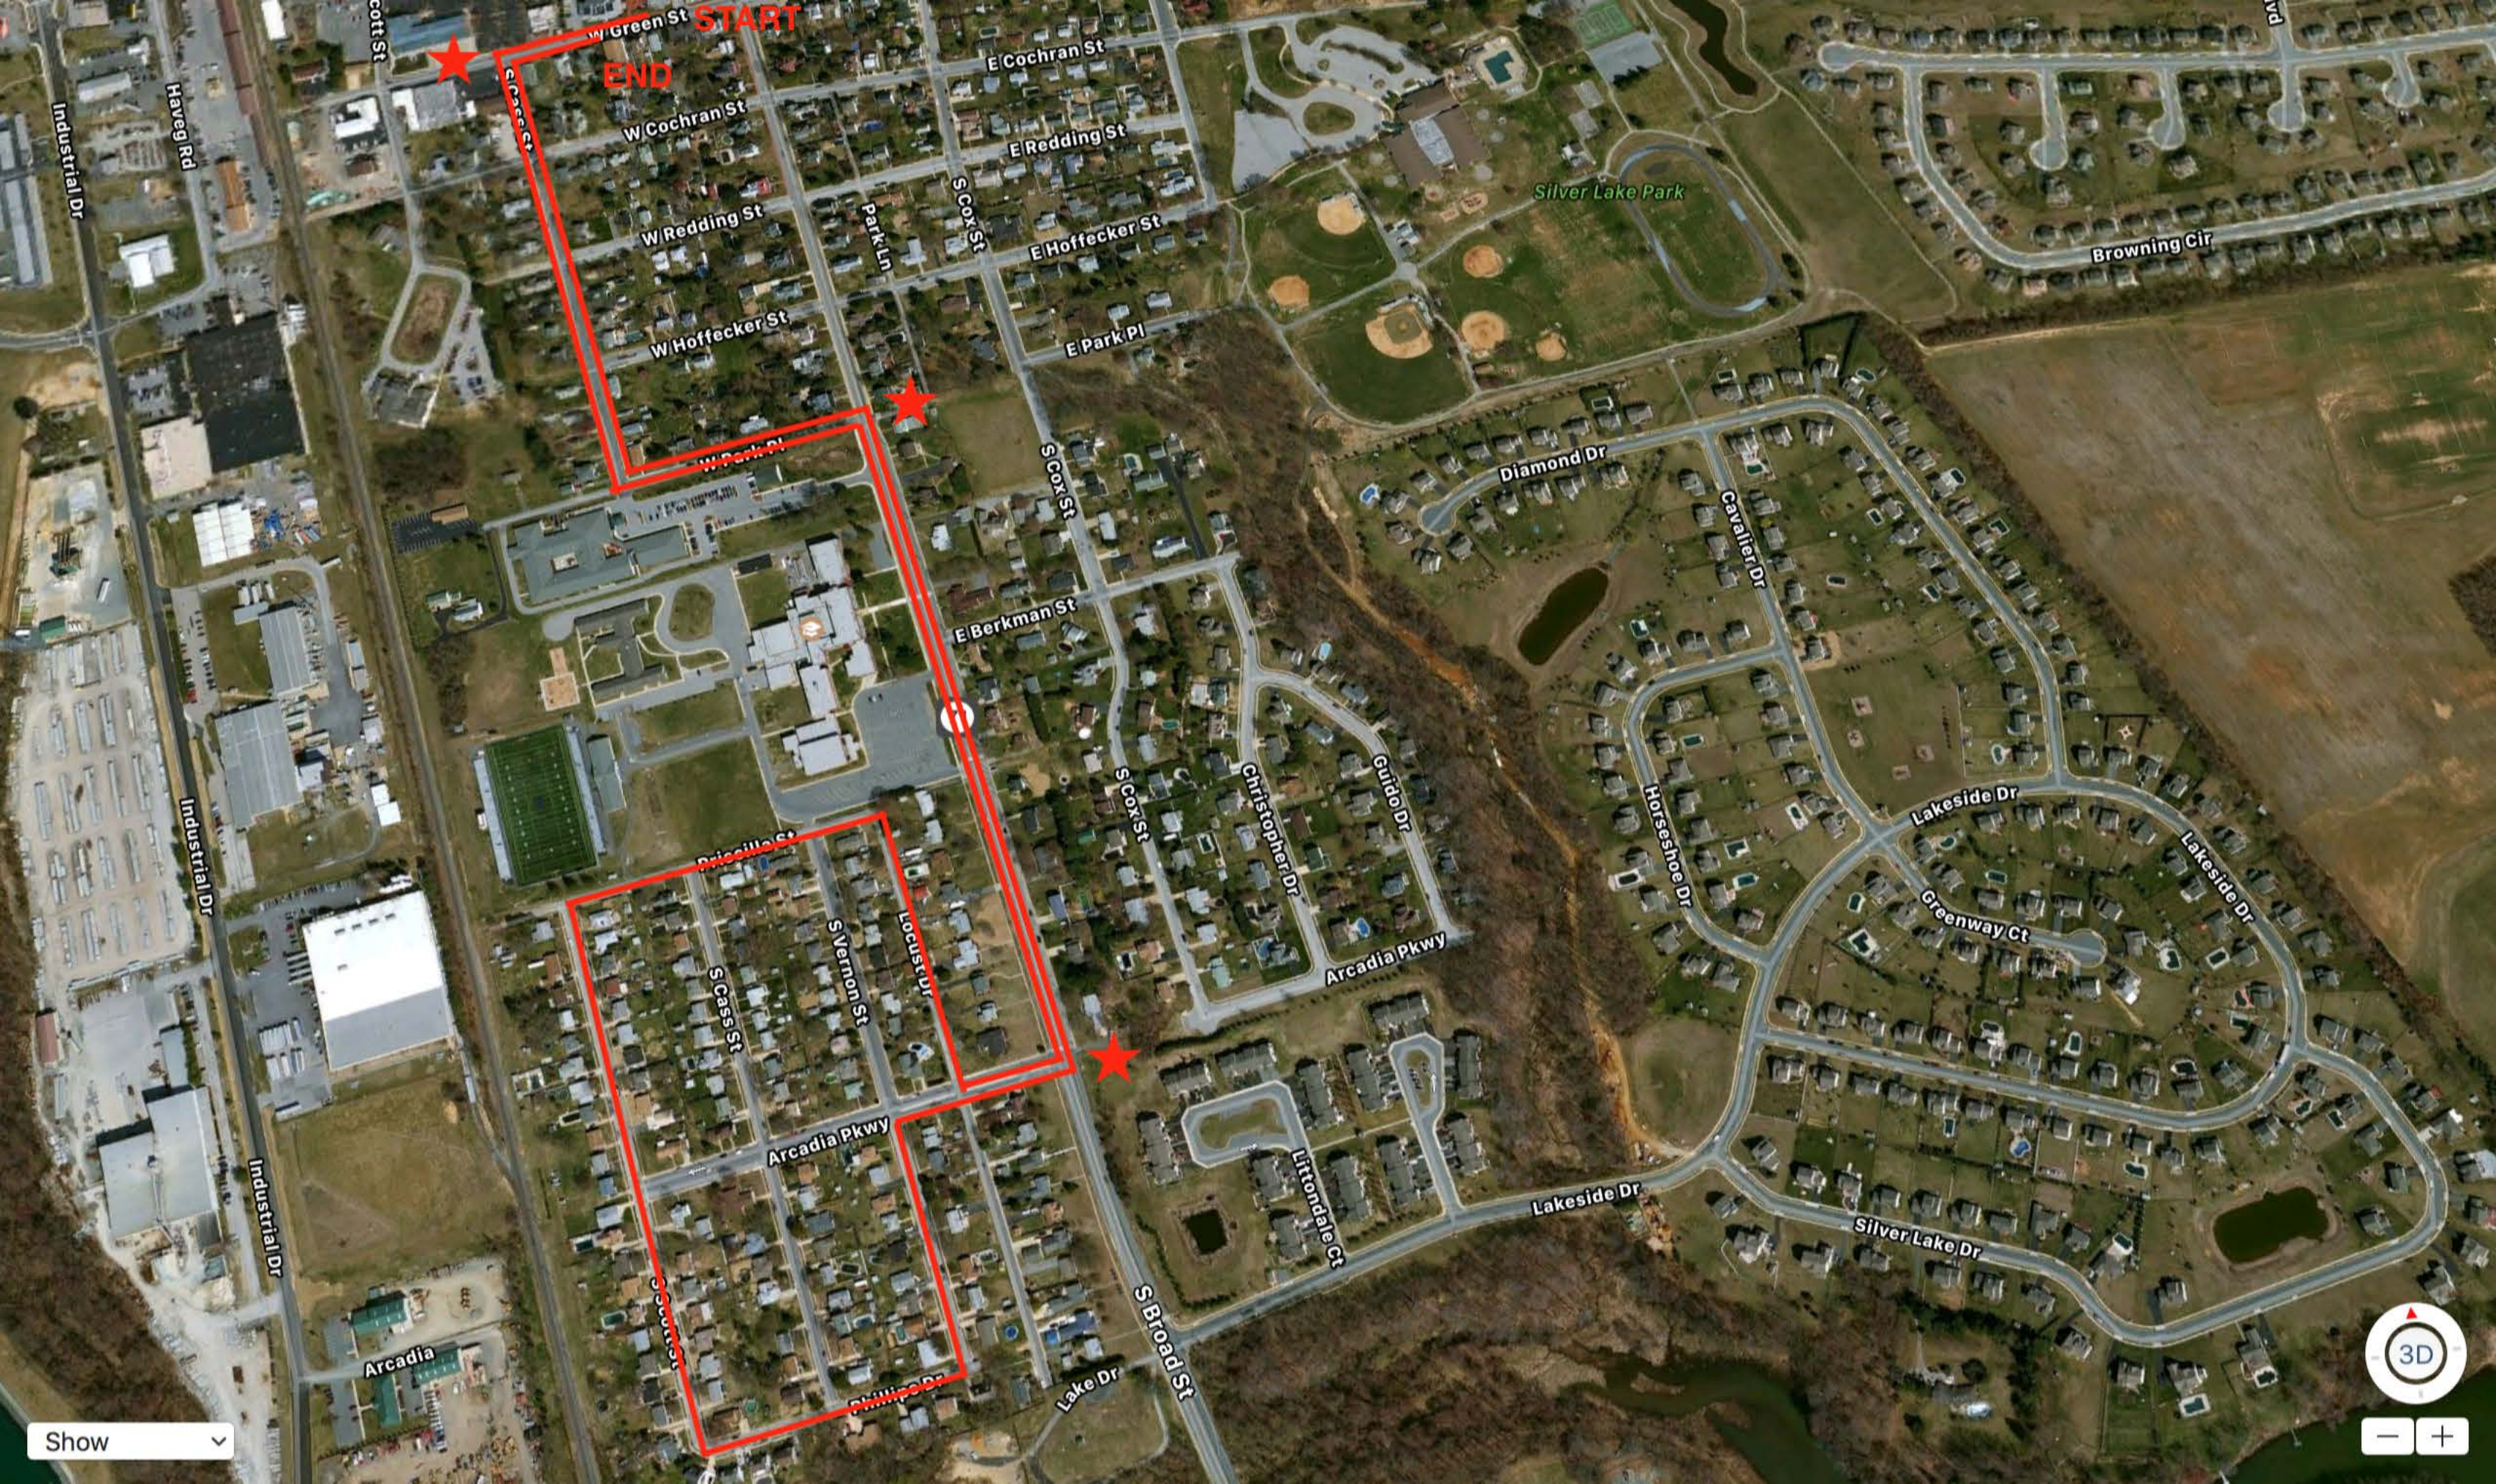

_____ **EAST SIDE RACE** – Start on driveway entrance to Silver Lake Elementary School (200 E. Cochran St.), West on E. Cochran, South on S. Cox St., East on Arcadia Pkwy., North on Guido Dr., North on Christopher Drive, West on E. Berkman St., North on S. Cox, East on E. Park Pl., and enter Silver Lake Park, travel through Silver Lake Park to rear entrance and into the Lakeside Community, South on Cavalier Dr., West on Lakeside Dr., South on Silver Lake Dr., North on Diamond Dr. and re-enter Silver Lake Park. End along the path inside Silver Lake Park. *** One (1) Police Officer Required.**

_____ **WEST SIDE RACE** – Start at the intersection of S. Cass and W. Green streets, South on S. Cass St., East on W. Park Pl., South on S. Broad St., West on Arcadia Pkwy., North on Locust Dr., West on Priscilla St., South on S. Scott St., East on Phillips Dr., North on S. Vernon St.; Turn around between Arcadia Parkway and Priscilla St. and follow the same route back to the starting point. *** Three (3) Police Officers Required. DeIDOT Permit Required.**

Show

3D
- +

Show

3D