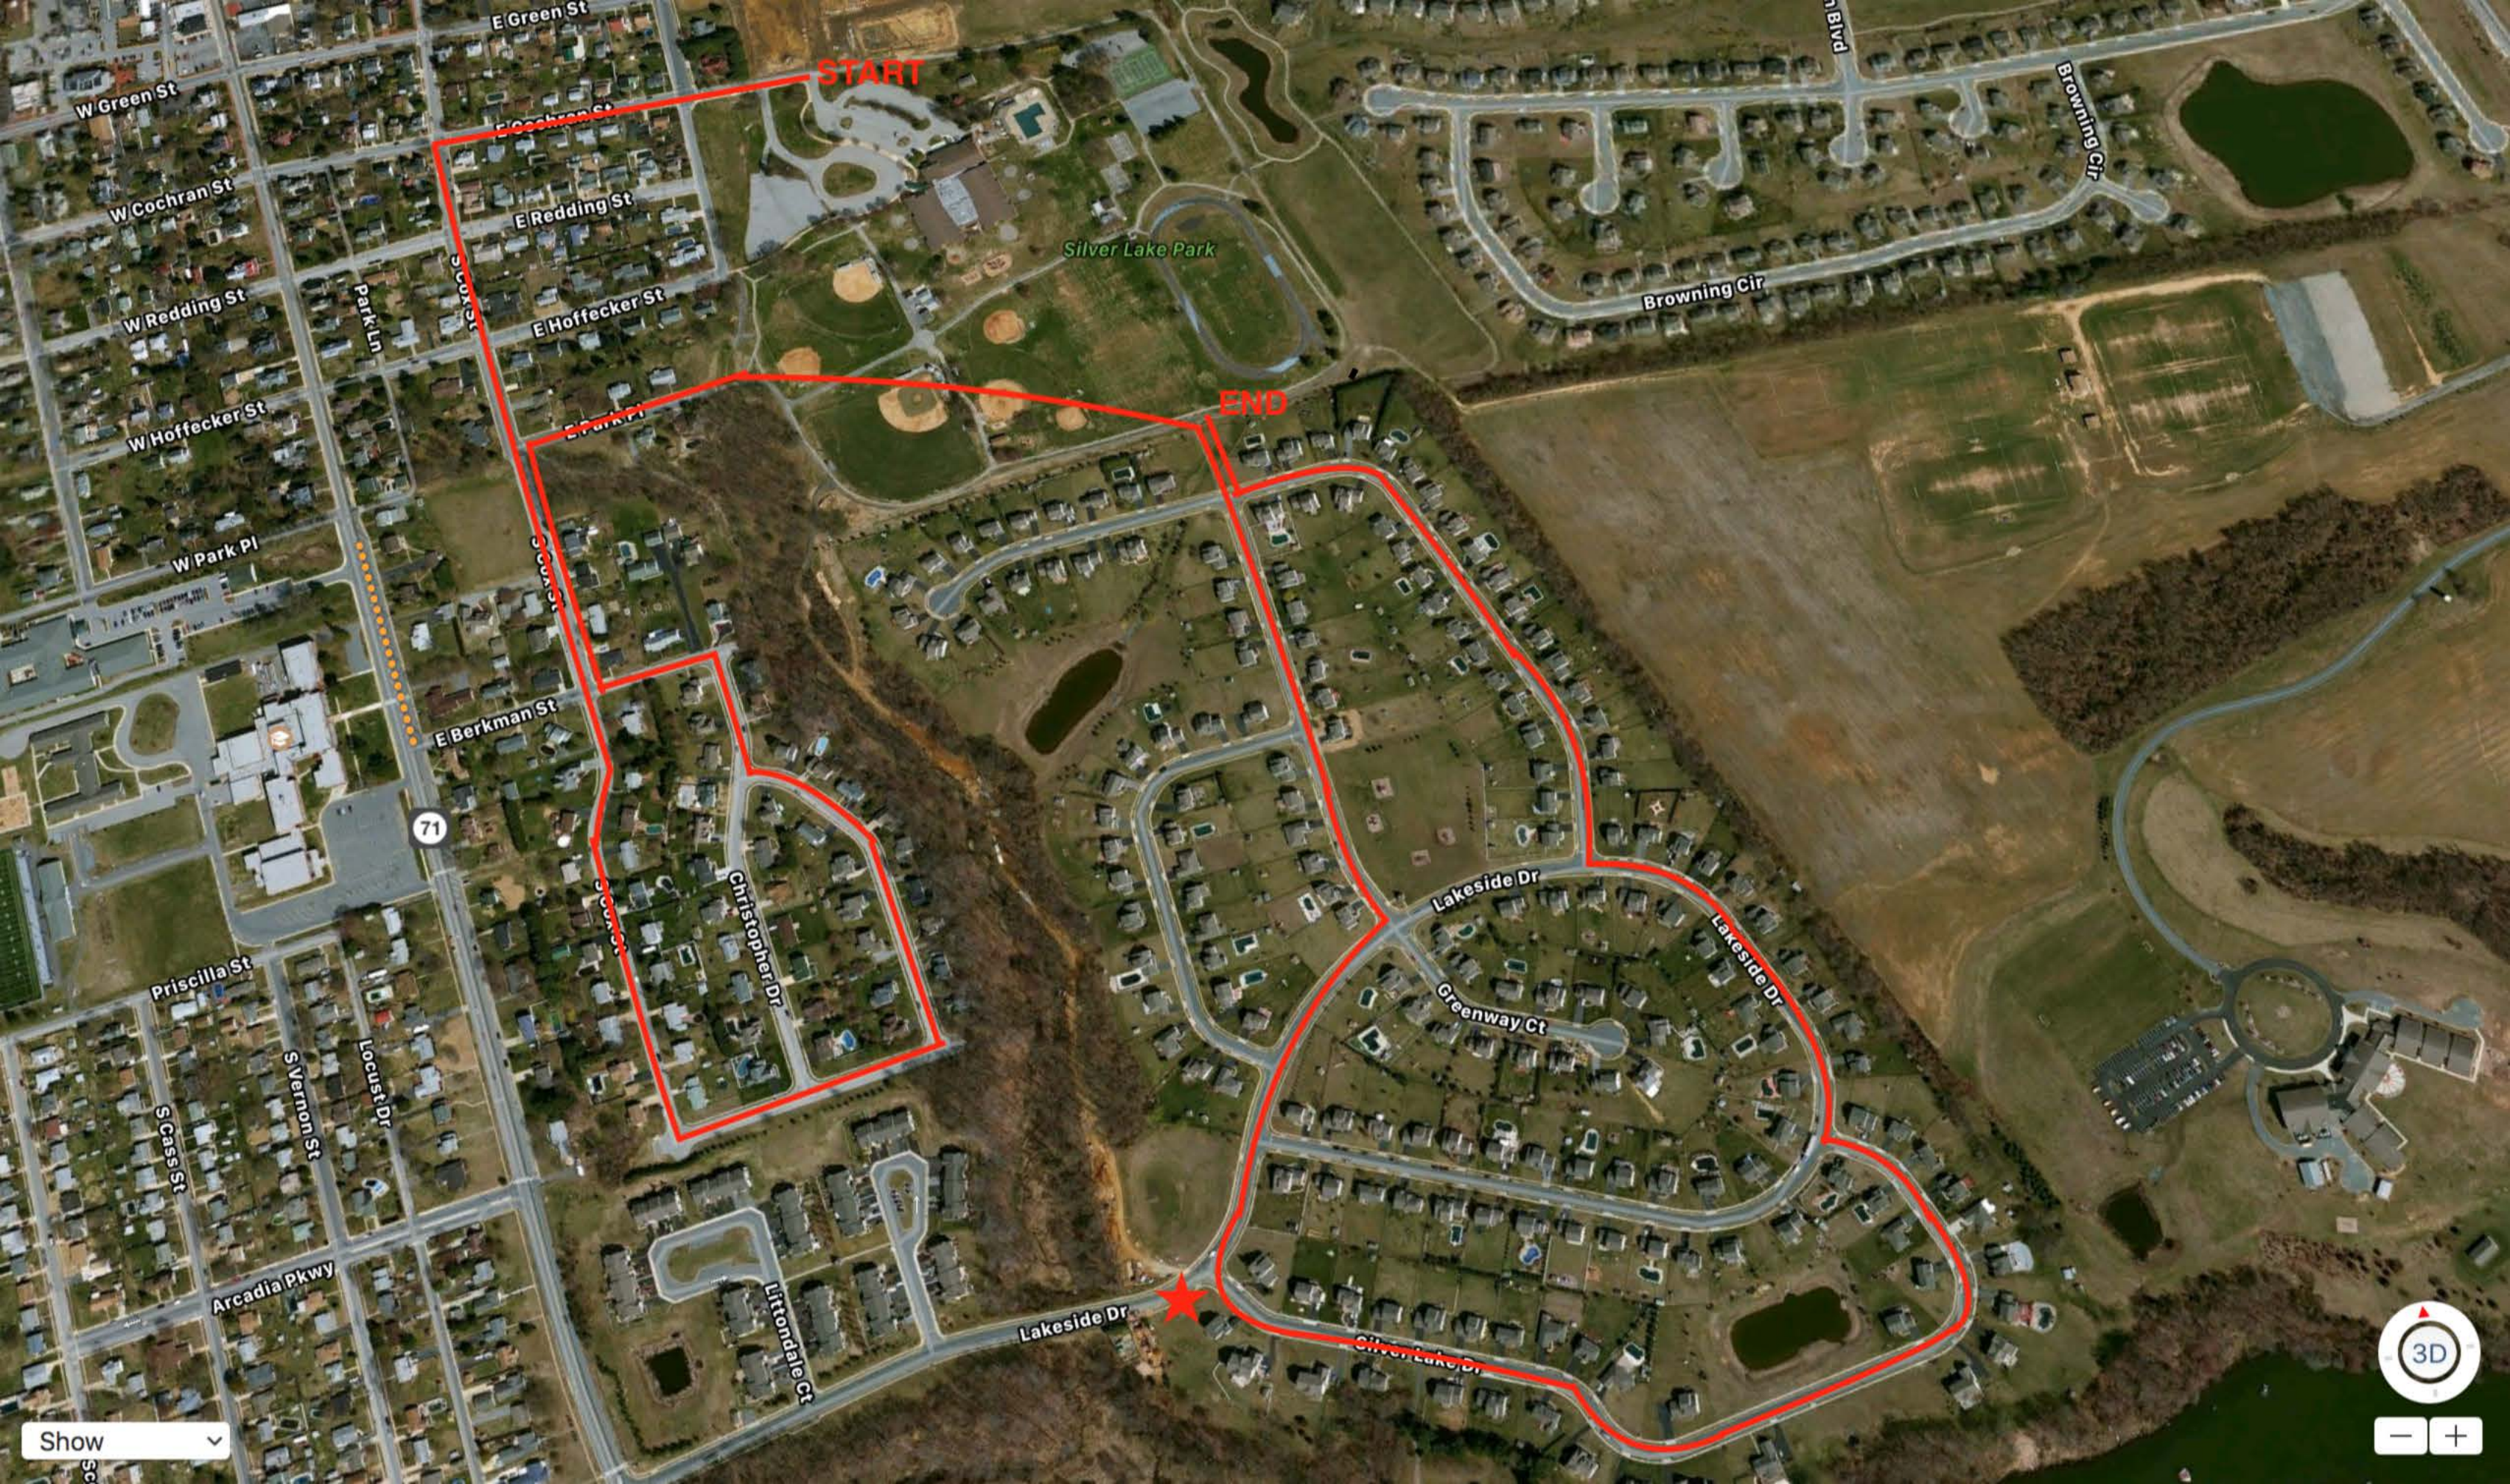

START

END

Silver Lake Park

71

Show

3D
- +